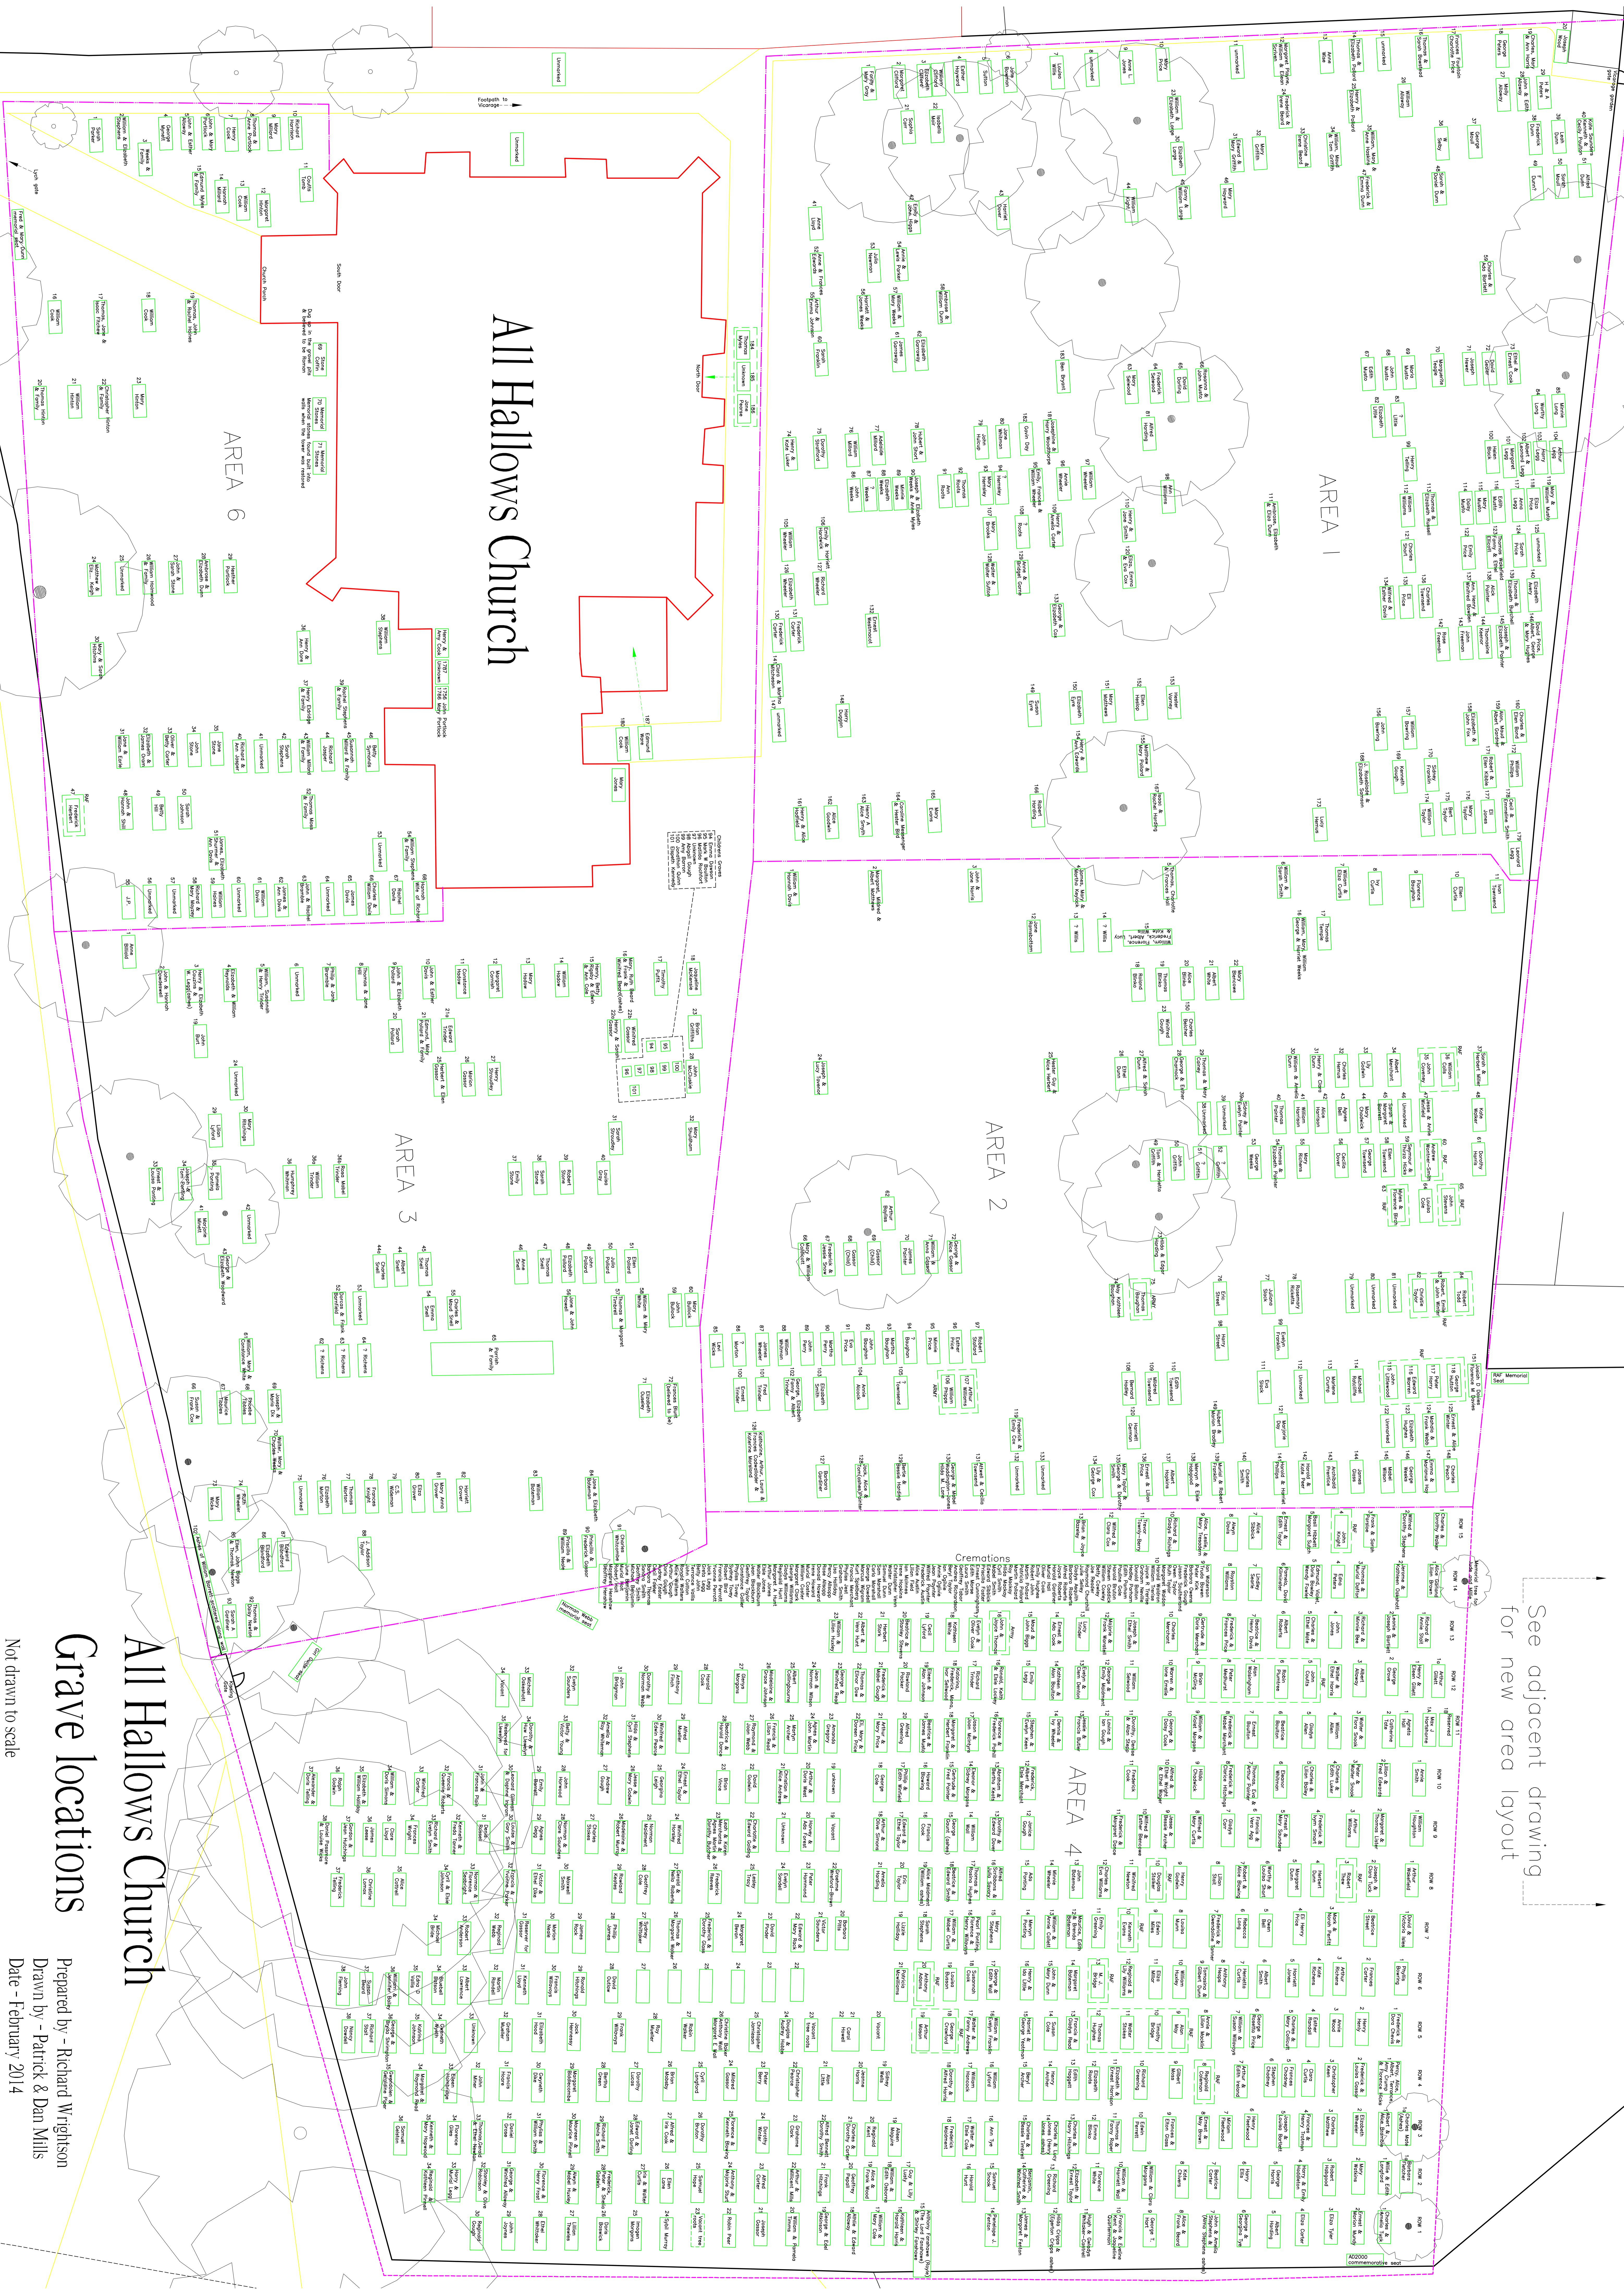

See adjacent drawing  
for new area layout

# All Hallows Church

AREA 6

AREA 1

AREA 2

AREA 3

AREA 4

## Grave Locations

Not drawn to scale

Prepared by - Richard Wrightson  
Drawn by - Patrick & Dan Mills  
Date - February 2014